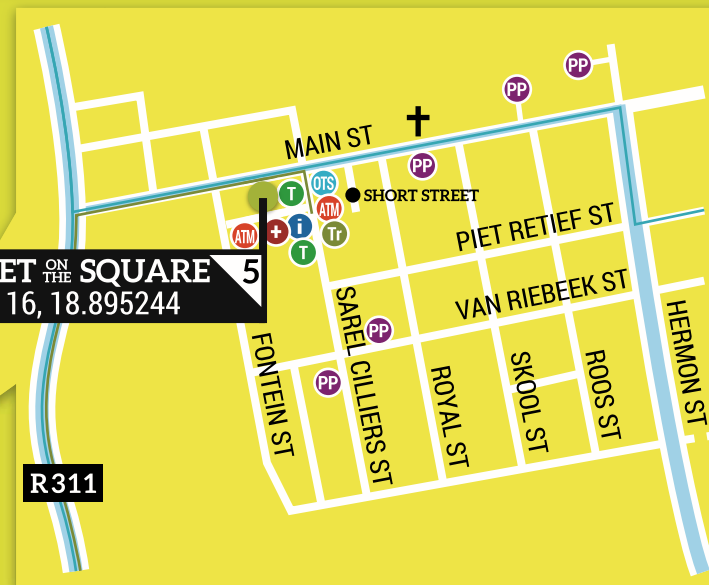

MARKET ON THE SQUARE 5
-33.384116, 18.895244

4 OLIVE BOUTIQUE
-33.389580, 18.892618

2 KLOOVENBURG
-33.393907, 18.889796

6 RIEBEEK VALLEY WINE CO.
-33.383005, 18.913604

3 HET VLOCK CASTEEL
-33.389849, 18.894367

TO MALMESBURY & CAPE TOWN

R46

Bothmaskloof Pass

1 MEERHOF
33°24'19.2"S 18°52'14.8"E

The Olive Transport Service runs from **OTS Meerhof**, **OTS Pulpit Rock**, **OTS Allesverloren**, **OTS Riebeek Valley Wine Co.** to **OTS The Square** in Riebeek Kasteel.

The tractor runs between **Tr Het Vlock Casteel** and **Tr The Square** in Riebeek Kasteel @ R5 per person.

KEY

- P** Parking
- PP** Paid Parking
- T** Toilets
- ATM** ATM
- i** Information (Riebeek Valley Tourism)
- +** Emergency Services
- KP** Kids' Play Area

Riebeek Valley
Olive
FESTIVAL

CAPETALK
567AM
CAPE TOWN & WESTERN CAPE
marketed by WESGR

2019
MAP

TO HERMON & PAARL